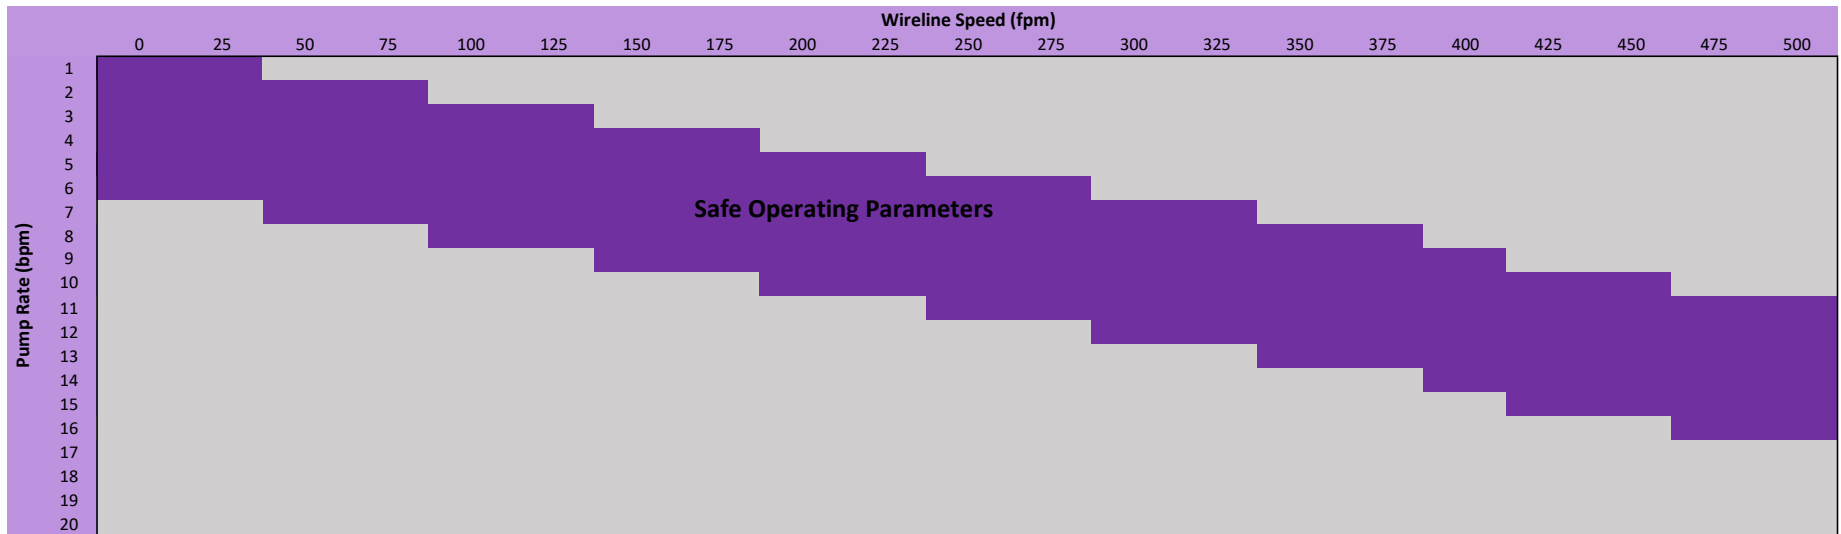

PurpleSeal™ 4.38 OD Plug in 5-1/2" 23.0# Casing

PurpleSeal™ 4.38 OD Plug with 4.50 PDF in 5-1/2" 23.0# Casing

REPEAT PRECISION