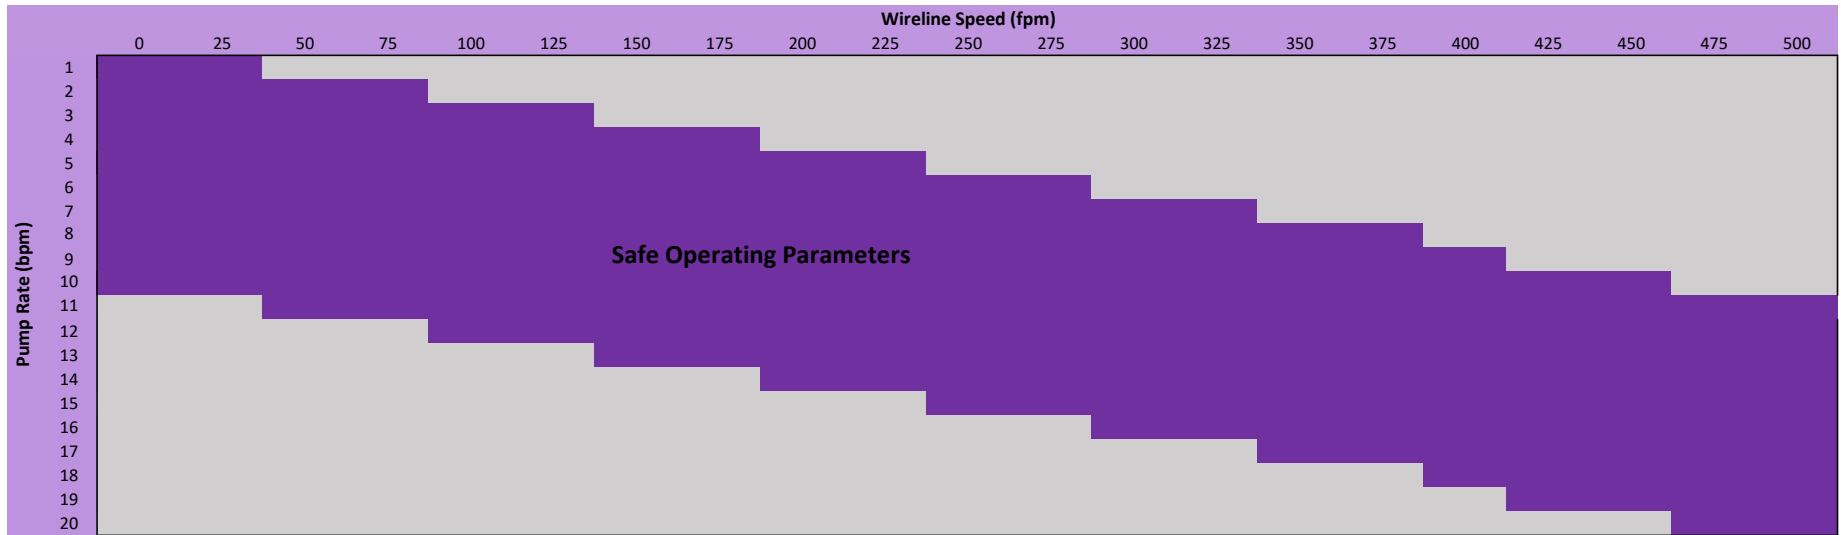

PurpleSeal™ 4.38 OD Plug in 5-1/2" 23.0# Casing

PurpleSeal™ 4.38 OD Plug with 4.50 PDF in 5-1/2" 23.0# Casing

REPEAT PRECISION