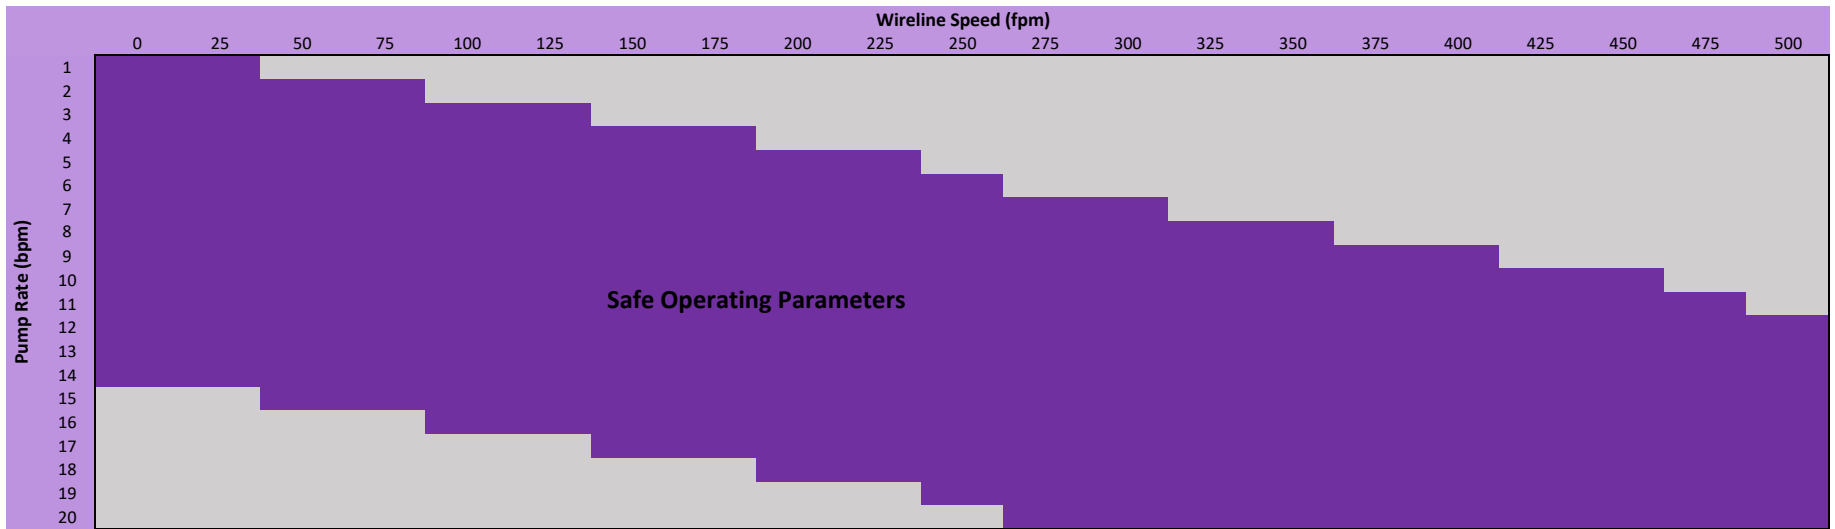

PurpleSeal™ 4.38 OD Plug in 5-1/2" 20.0# Casing

PurpleSeal™ 4.38 OD Plug with 4.50 PDF in 5-1/2" 20.0# Casing

REPEAT PRECISION