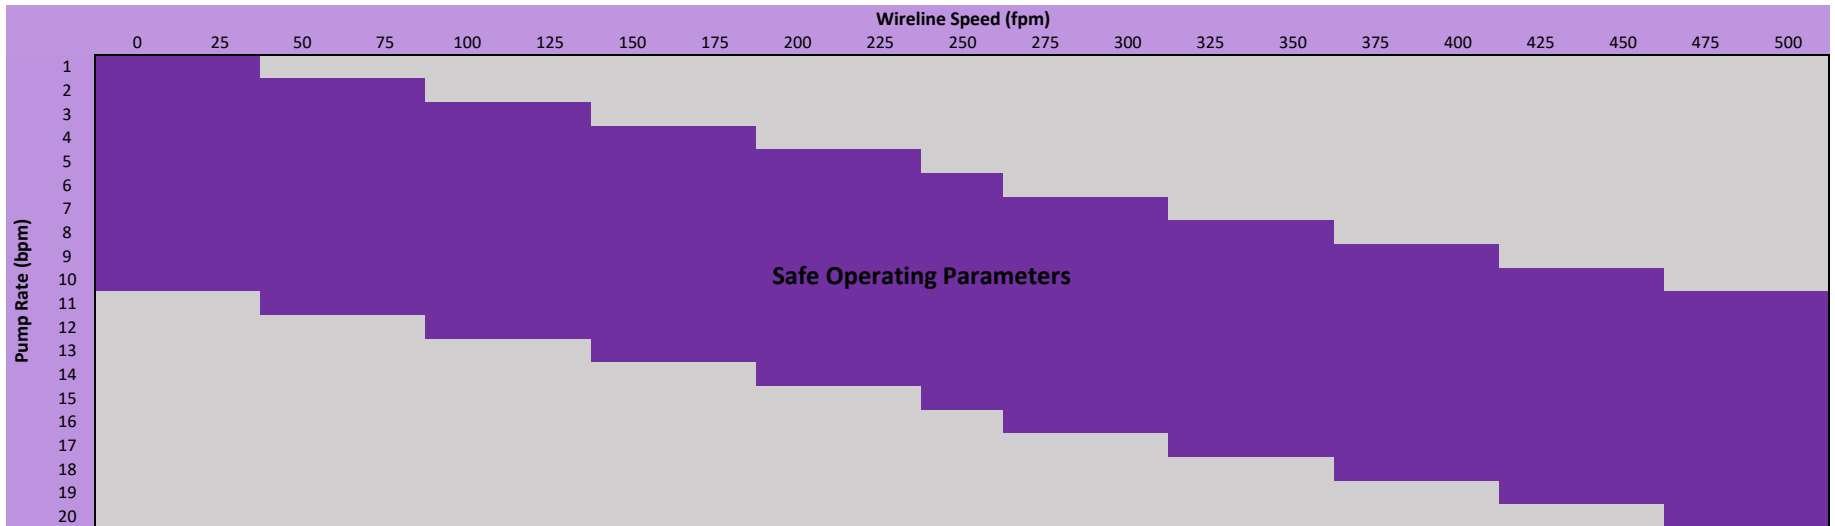

PurpleSeal™ 4.38 OD Plug in 5-1/2" 20.0# Casing

PurpleSeal™ 4.38 OD Plug with 4.50 PDF in 5-1/2" 20.0# Casing

REPEAT PRECISION