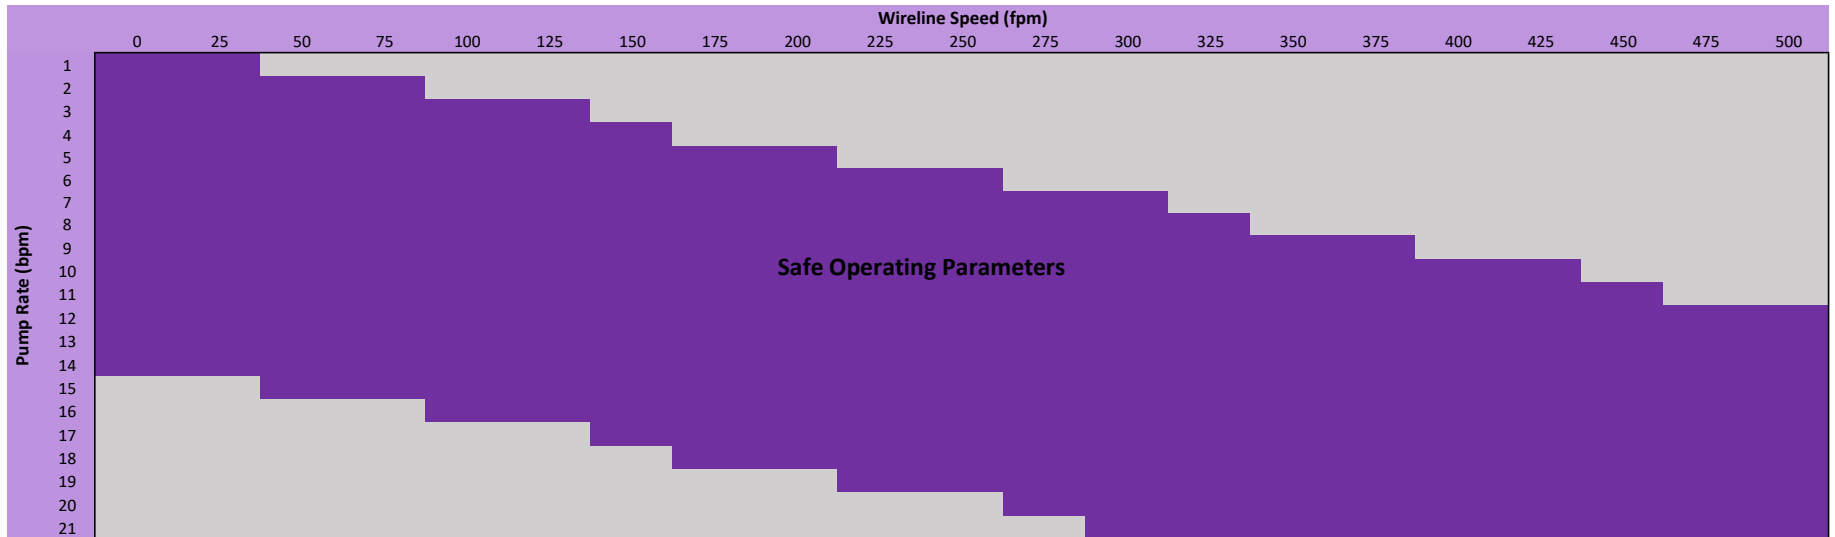

PurpleSeal™ 4.38 OD Plug in 5-1/2" 17.0# Casing

PurpleSeal™ 4.38 OD Plug with 4.50 PDF in 5-1/2" 17.0# Casing

REPEAT PRECISION