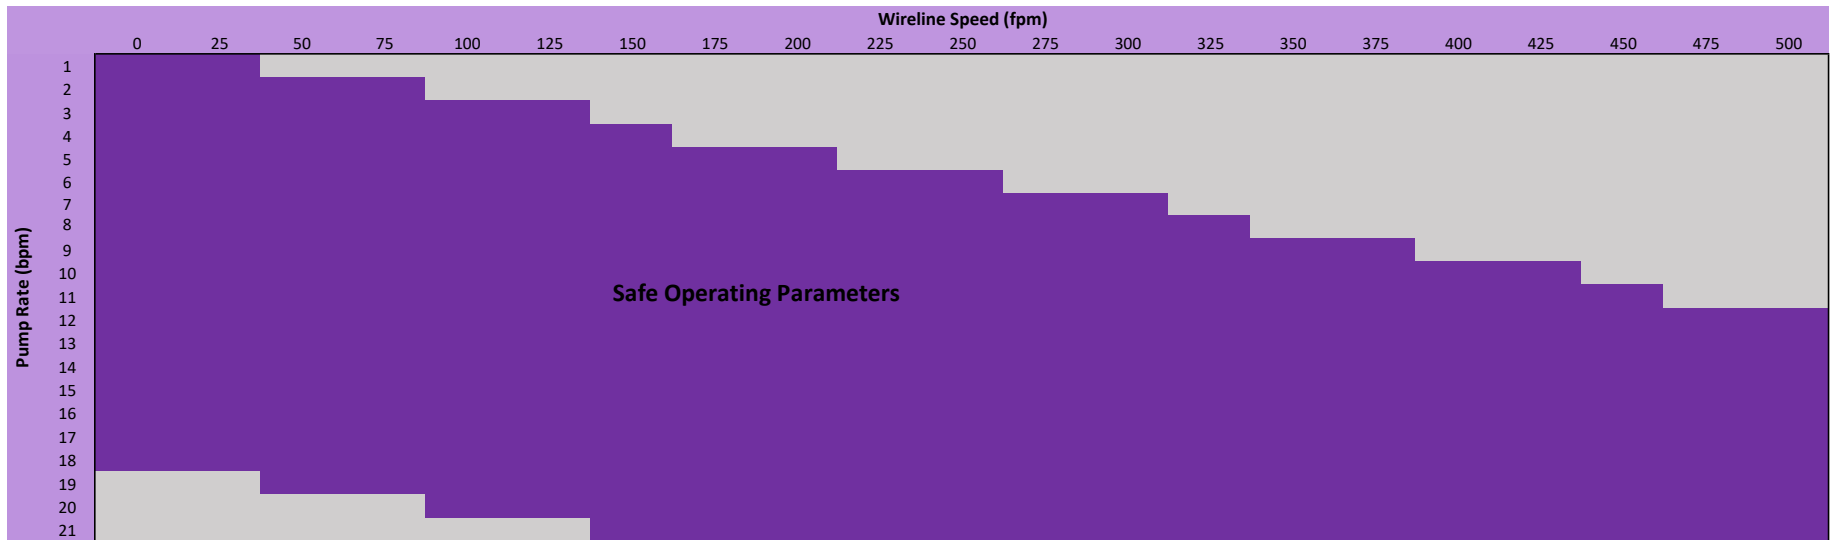

PurpleSeal™ 4.38 OD Plug in 5-1/2" 17.0# Casing

PurpleSeal™ 4.38 OD Plug with 4.50 PDF in 5-1/2" 17.0# Casing

REPEAT PRECISION