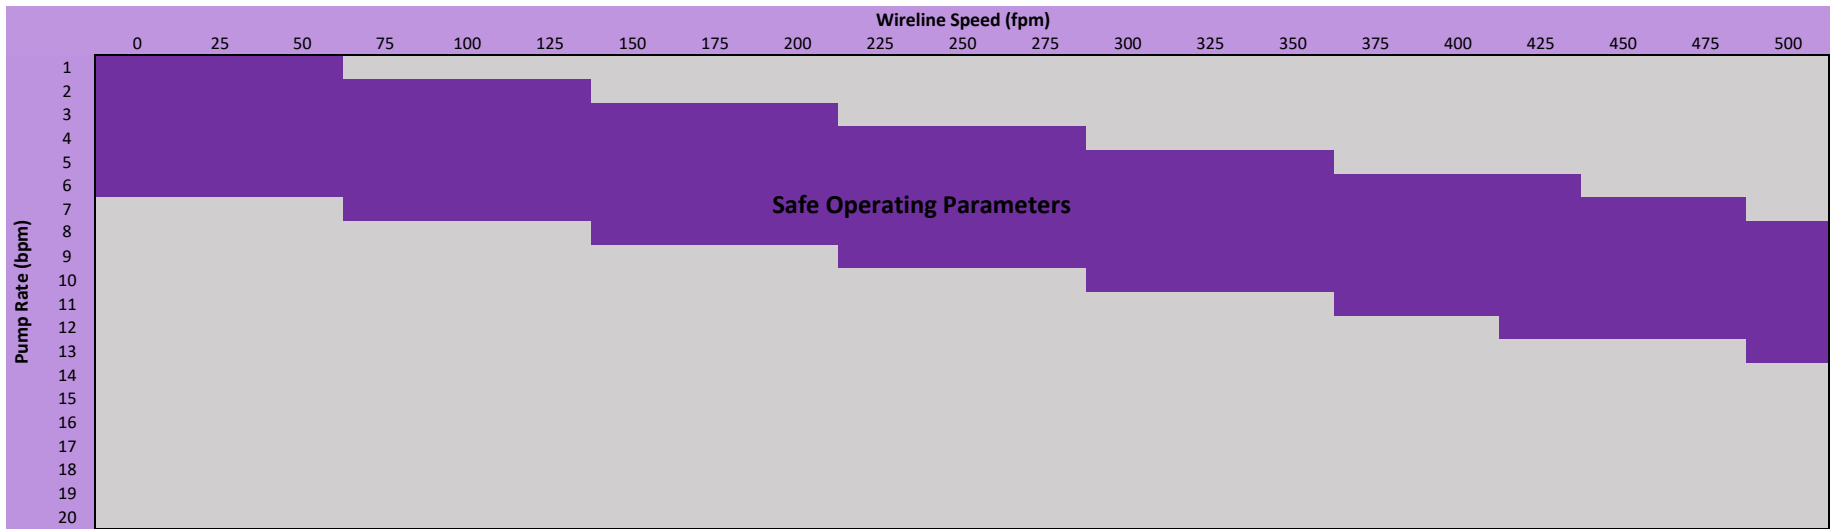

PurpleSeal™ 3.60 OD Plug in 4-1/2" 15.1# Casing

PurpleSeal™ 3.60 OD Plug with 3.75 PDF in 4-1/2" 15.1# Casing

REPEAT PRECISION