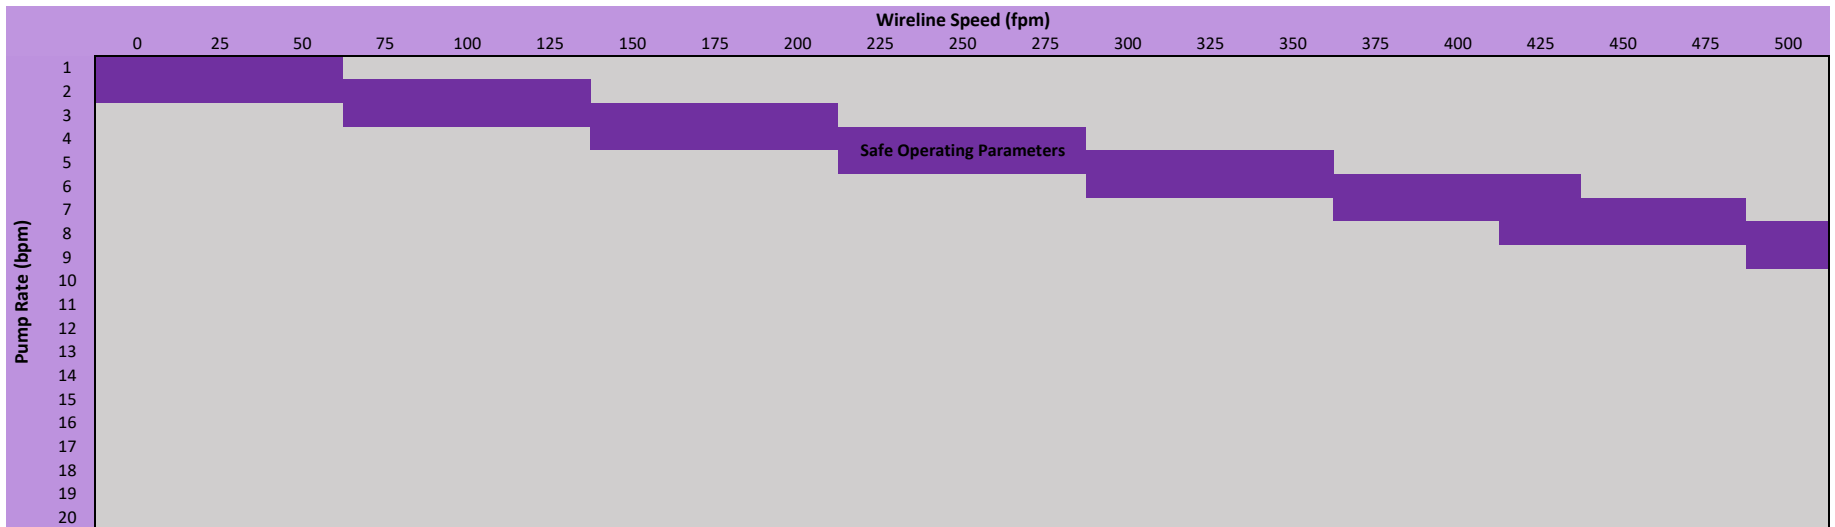

PurpleSeal™ 3.60 OD Plug in 4-1/2" 15.1# Casing

PurpleSeal™ 3.60 OD Plug with 3.75 PDF in 4-1/2" 15.1# Casing

REPEAT PRECISION