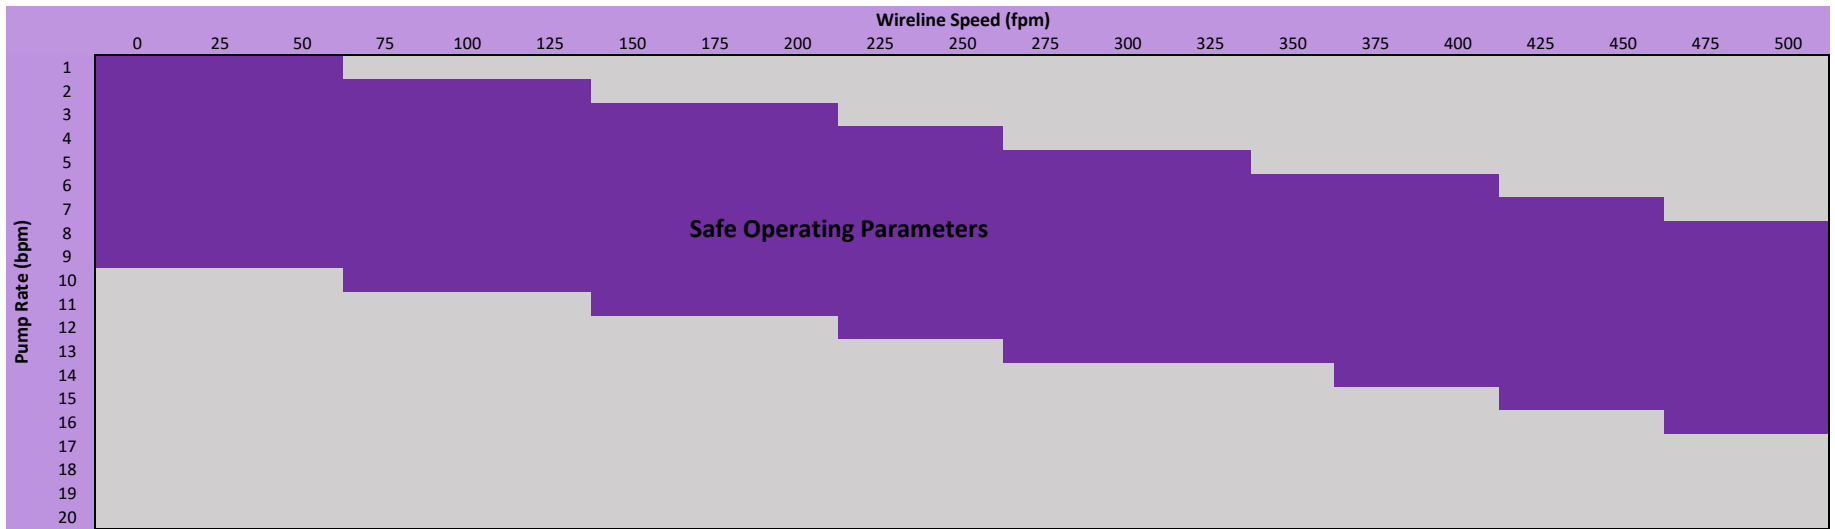

PurpleSeal™ 3.60 OD Plug in 4-1/2" 13.5# Casing

PurpleSeal™ 3.60 OD Plug with 3.75 PDF in 4-1/2" 13.5# Casing

REPEAT PRECISION