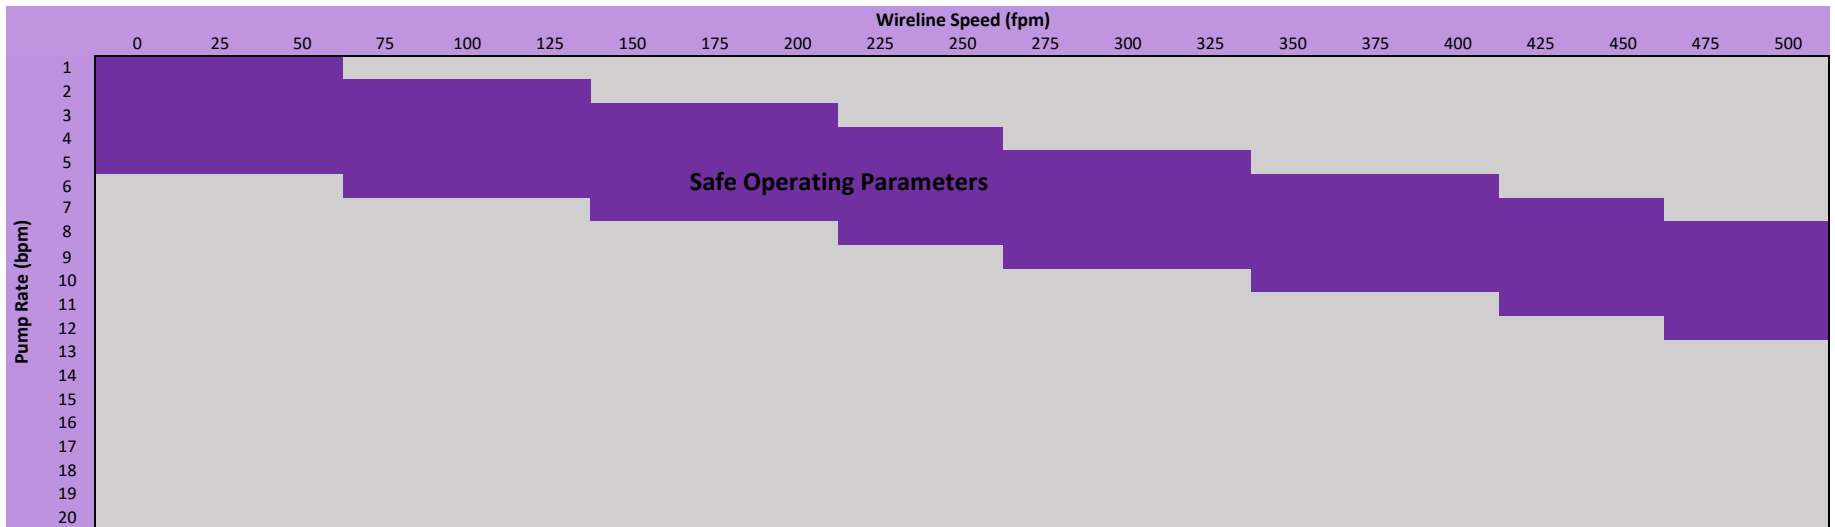

PurpleSeal™ 3.60 OD Plug in 4-1/2" 13.5# Casing

PurpleSeal™ 3.60 OD Plug with 3.75 PDF in 4-1/2" 13.5# Casing

REPEAT PRECISION