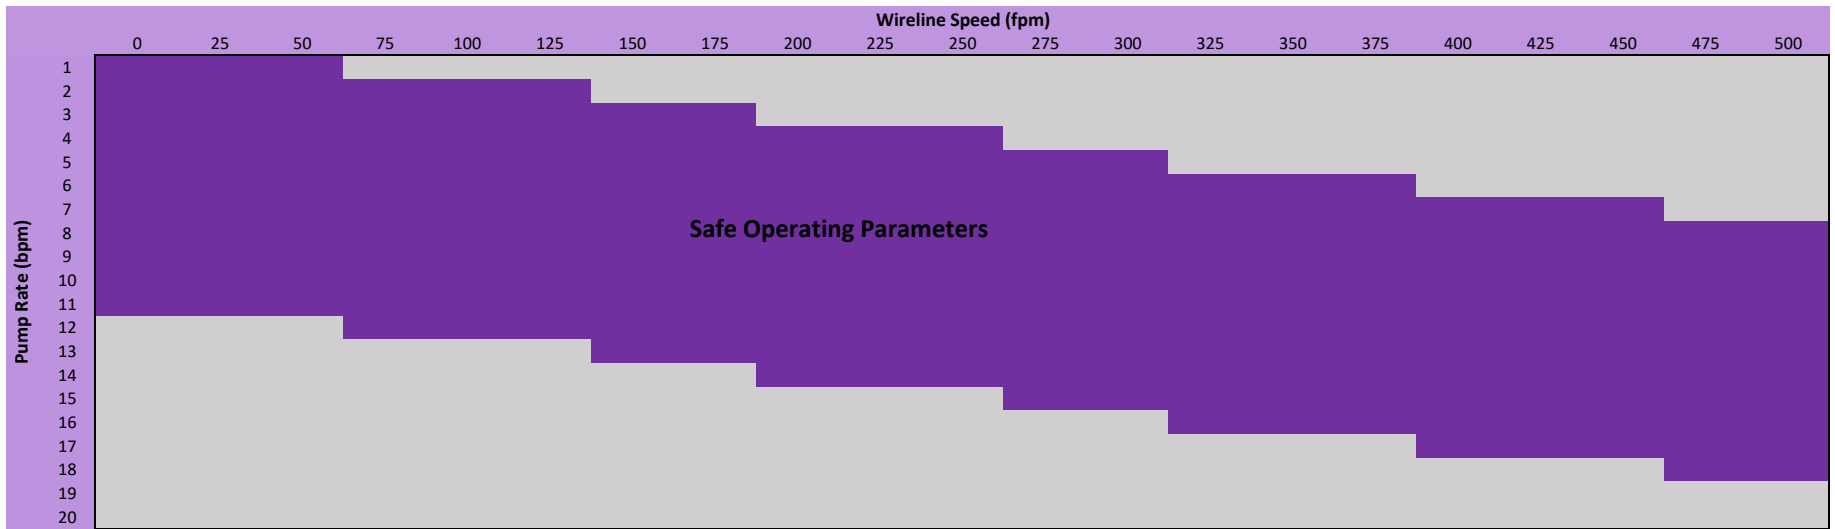

**PurpleSeal™ 3.60 OD Plug in 4-1/2" 11.6# Casing**

**PurpleSeal™ 3.60 OD Plug with 3.75 PDF in 4-1/2" 11.6# Casing**